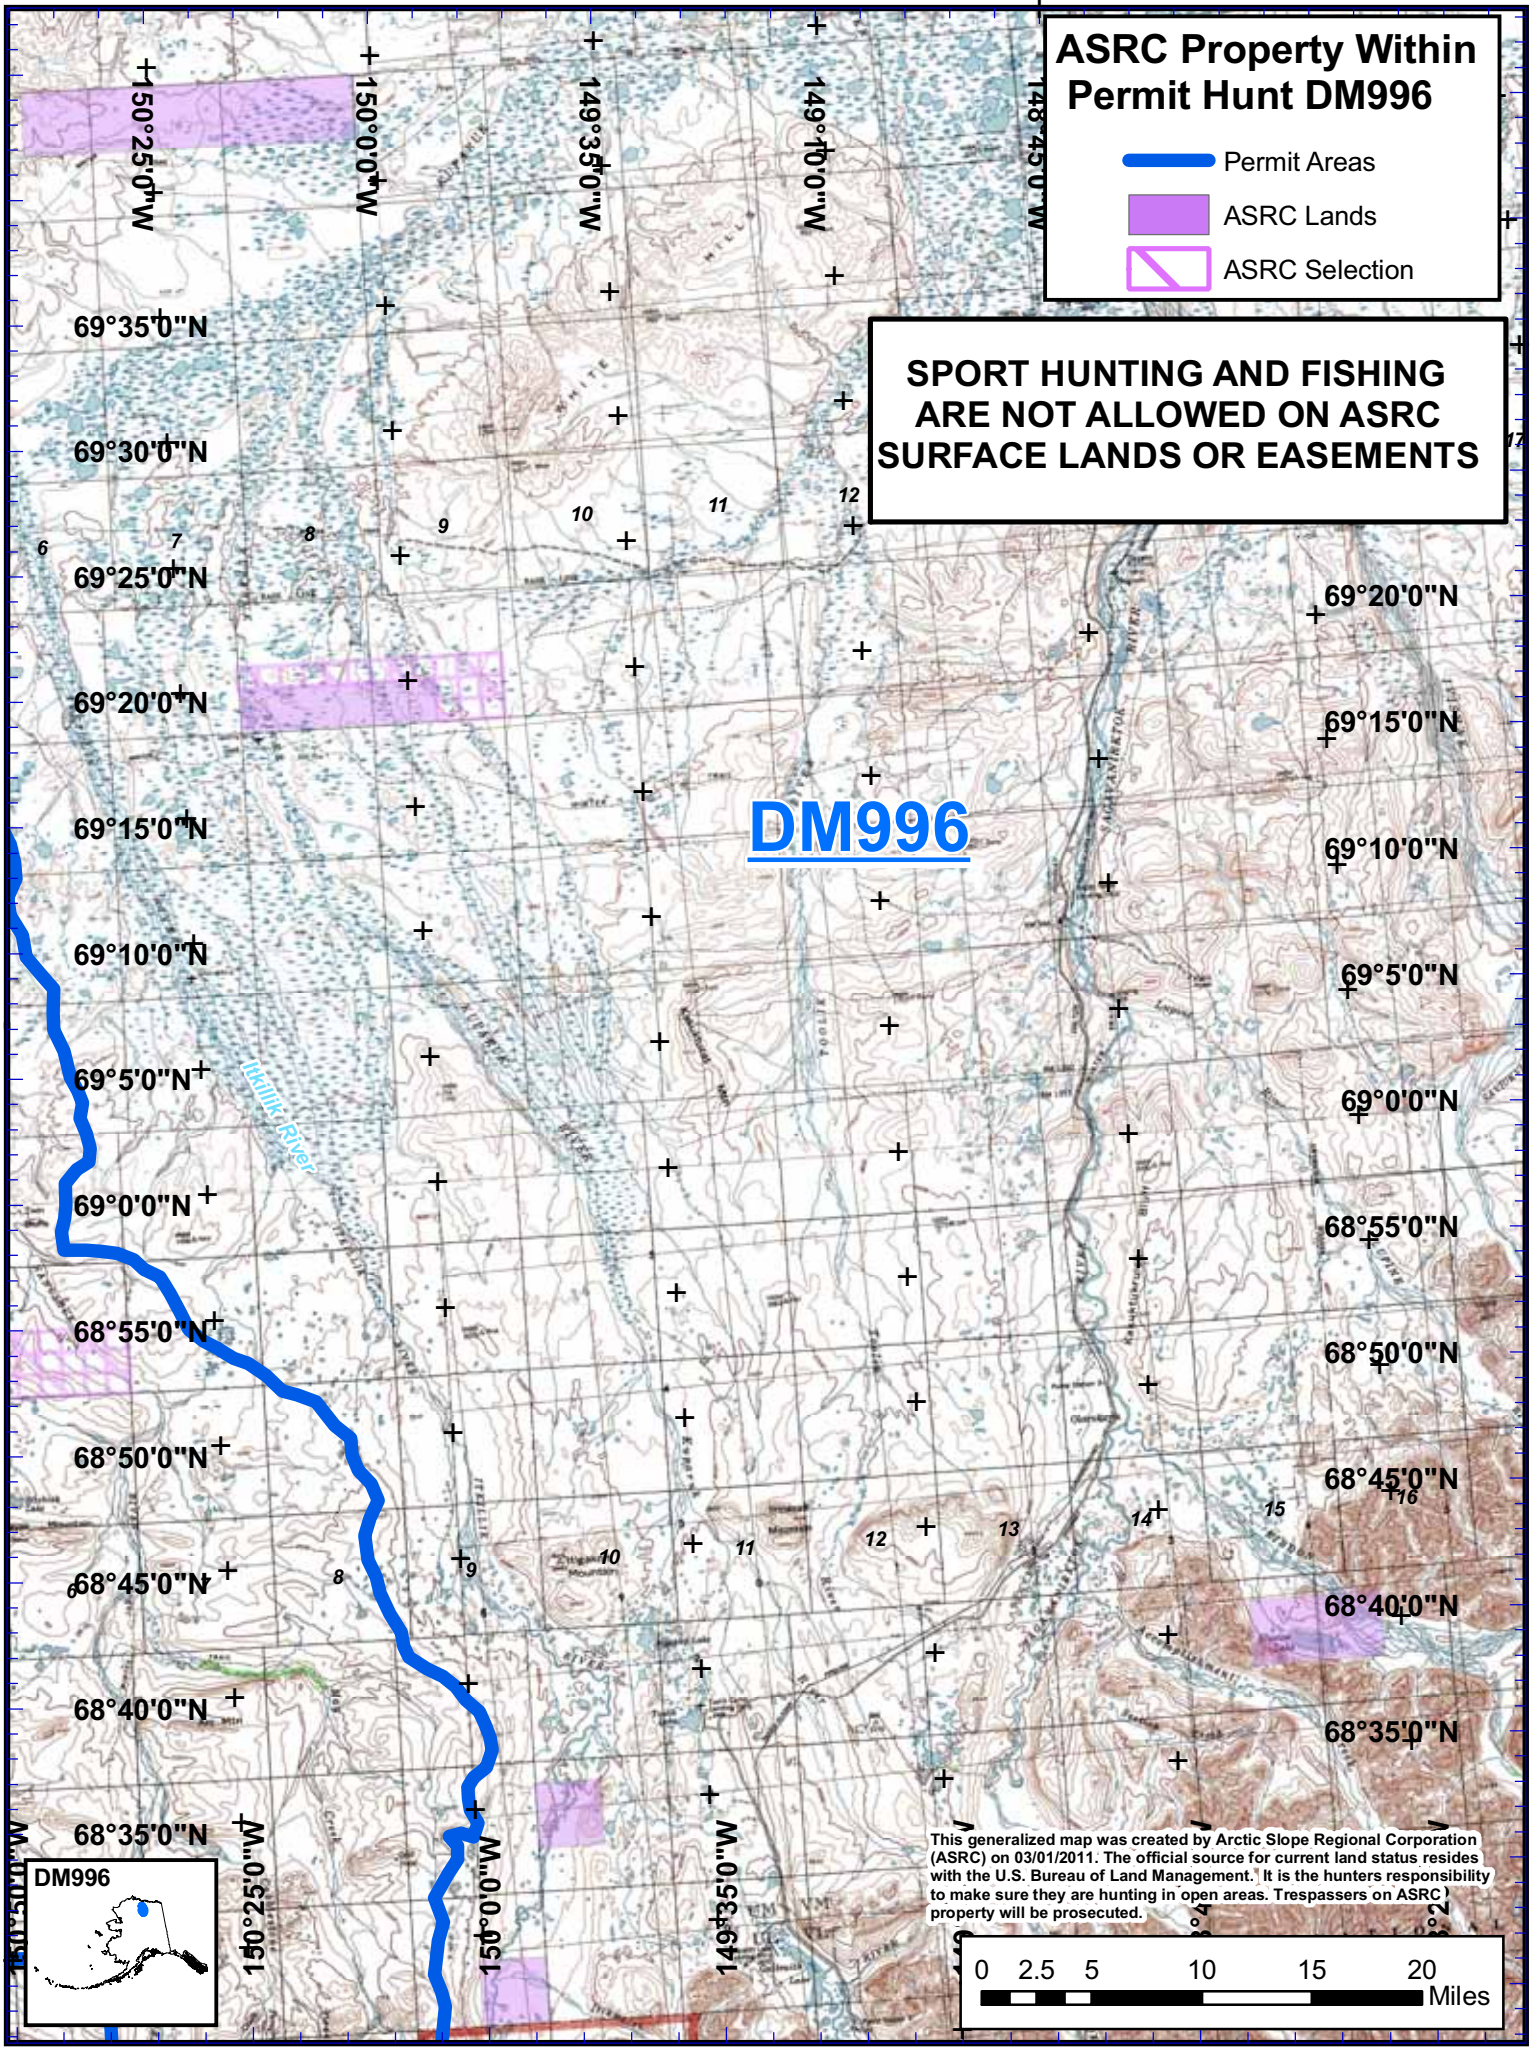

ASRC Property Within Permit Hunt DM996

-  Permit Areas
-  ASRC Lands
-  ASRC Selection

SPORT HUNTING AND FISHING ARE NOT ALLOWED ON ASRC SURFACE LANDS OR EASEMENTS

DM996

This generalized map was created by Arctic Slope Regional Corporation (ASRC) on 03/01/2011. The official source for current land status resides with the U.S. Bureau of Land Management. It is the hunters responsibility to make sure they are hunting in open areas. Trespassers on ASRC property will be prosecuted.

0 2.5 5 10 15 20 Miles